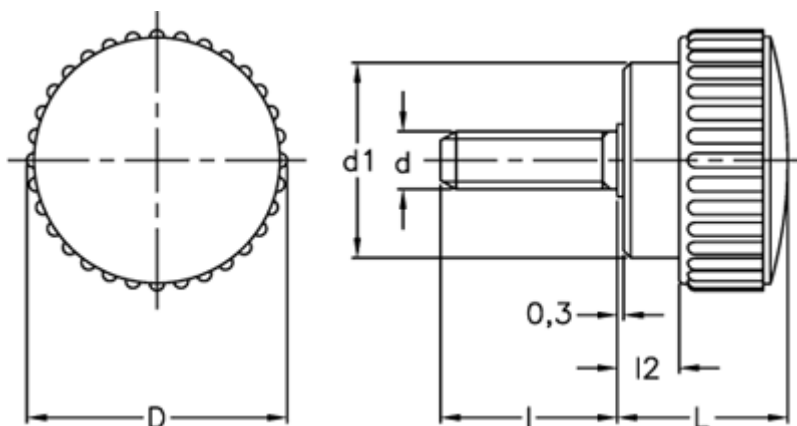

Data Sheet

Article number: 2302002122

Description: E+G Knurled grip knob
B.193/15 p-M4x10

Measures

D	=	15
d1	=	11
d 6g	=	M4
l	=	10
L	=	11
l2	=	2